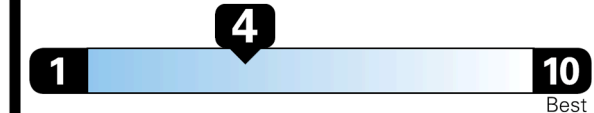

2025 CARNIVAL SX PRESTIGE

MODEL/OPT.CODE: M4292 / 026
EXTERIOR COLOR: IVORY SILVER
INTERIOR COLOR: OFF-BLACK
VEHICLE ID NUMBER: KNDNE5K32S6527579
PORT OF ENTRY: PUGET SOUND

Sold To: ND004
Eide Kia Mandan
3334 MEMORIAL HIGHWAY
MANDAN ND 58554

Ship To: ND004

STANDARD FEATURES

STANDARD SX FEATURES

MECHANICAL

3.5L Gas Direct Injection V6 Engine
8-Speed Automatic Transmission

ADVANCED DRIVER-ASSISTANCE SYSTEMS

Forward Collision-Avoidance Assist - Cyclist/Jct Turning
Blind-Spot Collision-Avoidance Assist
Rear Cross-Traffic Collision-Avoidance Assist
Driver Attention Warning & High Beam Assist
Lane Keeping Assist & Lane Following Assist
Safe Exit Assist & Highway Driving Assist 2
Parking Distance Warning - Forward / Reverse / Side
Parking Collision-Avoidance Assist - Reverse
Surround View Monitor & Blind-Spot View Monitor
Navigation-Based Smart Cruise Control w/Stop & Go

SAFETY

Dual Front Advanced Airbags & Driver's Knee Airbag
Dual Front Seat-Mounted Side & Full-Length Curtain Airbags

INTERIOR, COMFORT & CONVENIENCE

Dual 12.3" Screen Panoramic Display w/ Navigation
Wireless Android Auto & Apple CarPlay
Kia Connect w/Comp 3-Yr Ultimate.* Where Available**
SIRIUSXM® w/Free 3-Mo. Subscription*
Passenger View & Passenger Talk
Dual Smart Power Sliding Doors
Tri-Zone Automatic Climate Control
Smart Key w/ Push Button & Remote Start
Wireless Phone Charger & SynTex Seating Trim
Heated & Ventilated Power Adjustable Front Seats
8-Passenger Seating w/ 2nd Row Child Minding Seat
Smartphone Digital Key* (Requires Kia Connect**)
Rear Occupant Alert w/ Sensors

EXTERIOR