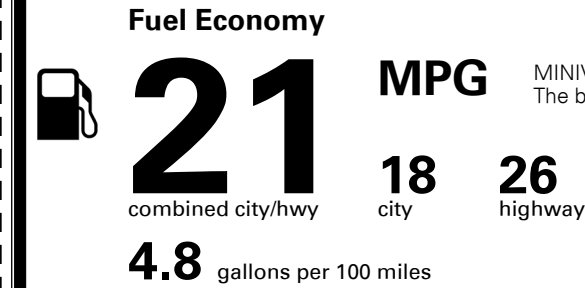

\$2,500.00
 Included
 Included
 \$295.00

MSRP INCLUDING OPTIONS

\$ 53,695.00

INLAND FREIGHT AND HANDLING

\$ 1,435.00

TOTAL MANUFACTURER'S SUGGESTED RETAIL PRICE ▶

\$ 55,130.00

TOTAL ADDITIONAL WEIGHT: 10.1

EPA DOT Fuel Economy and Environment

Gasoline Vehicle

MINIVANS range from 20 to 48 MPG. The best vehicle rates 140 MPGe.

You spend
\$3,000
 more in fuel costs
 over 5 years
 compared to the
 average new vehicle.