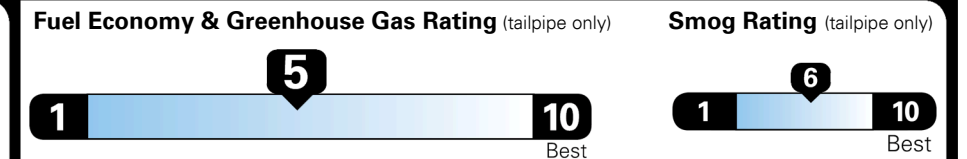

This vehicle emits 329 grams CO₂ per mile. The best emits 0 grams per mile (tailpipe only). Producing and distributing fuel also create emissions; learn more at fueleconomy.gov.

Actual results will vary for many reasons, including driving conditions and how you drive and maintain your vehicle. The average new vehicle gets 28 MPG and costs $9,500 to fuel over 5 years. Cost estimates are based on 15,000 miles per year at $ 3.50 per gallon. MPGe is miles per gasoline gallon equivalent. Vehicle emissions are a significant cause of climate change and smog.

fueleconomy.gov

Calculate personalized estimates and compare vehicles

GOVERNMENT 5-STAR SAFETY RATINGS

Overall Vehicle Score ★ ★ ★ ★ ★

Based on the combined rating of frontal, side and rollover. Should ONLY be compared to other vehicles of similar size and weight.

Frontal Driver ★ ★ ★ ★ ★

Crash Passenger ★ ★ ★ ★ ★

Based on the risk of injury in a frontal impact. Should ONLY be compared to other vehicles of similar size and weight.

Side Front seat ★ ★ ★ ★ ★

Crash Rear seat ★ ★ ★ ★ ★

Star ratings based on the risk of injury in a side impact.

Rollover ★ ★ ★ ★ ★

Star ratings based on the risk of rollover in a single-vehicle crash.

Star ratings range from 1 to 5 stars (★★★★★) with 5 being the highest.

Source: National Highway Traffic Safety Administration (NHTSA).

www.safercar.gov or 1-888-327-4236

Manufacturer's suggested retail price includes Manufacturer's recommended pre-delivery service. License and title fees, state and local taxes and other dealer installed options and accessories are not included in the manufacturer's suggested retail price.

PARTS CONTENT INFORMATION

FOR VEHICLES IN THIS CAR LINE U.S./CANADIAN PARTS CONTENT: 0 %

MAJOR SOURCES OF FOREIGN PARTS: KOREA: 95%

NOTE: PARTS CONTENT DOES NOT INCLUDE FINAL ASSEMBLY, DISTRIBUTION, OR OTHER NON-PARTS COSTS.

FOR THIS VEHICLE FINAL ASSEMBLY POINT: HWASUNG, KOREA

COUNTRY OF ORIGIN

ENGINE (MOTOR): KOREA

TRANSMISSION: KOREA