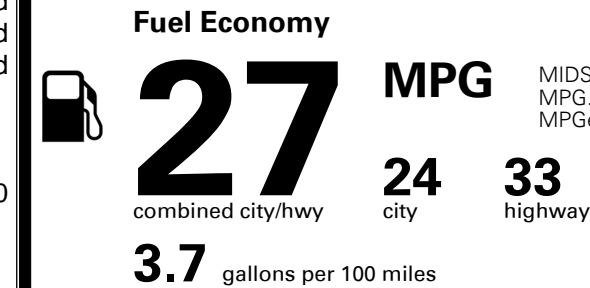

TOTAL MANUFACTURER'S SUGGESTED RETAIL PRICE ▶

\$ 33,150.00

TOTAL ADDITIONAL WEIGHT: 8.1

EPA DOT Fuel Economy and Environment

Gasoline Vehicle

MIDSIZE CARS range from 15 to 140 MPG. The best vehicle rates 140 MPGe.

You spend \$250 more in fuel costs over 5 years compared to the average new vehicle.

Annual fuel cost \$1,950

This vehicle emits 329 grams CO₂ per mile. The best emits 0 grams per mile (tailpipe only). Producing and distributing fuel also create emissions; learn more at fueleconomy.gov.