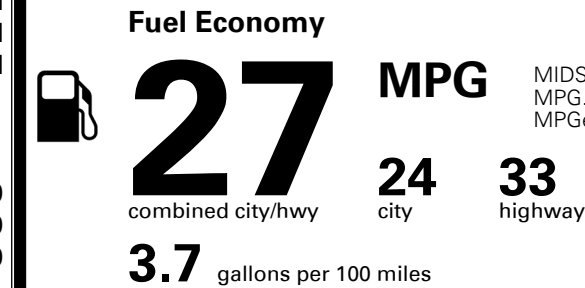

## EPA DOT Fuel Economy and Environment

Gasoline Vehicle

MIDSIZE CARS range from 15 to 140 MPG. The best vehicle rates 140 MPGe.

**You spend \$250 more in fuel costs over 5 years** compared to the average new vehicle.