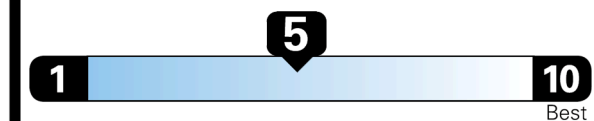

2025 K5 GT-LINE AWD

MODEL/OPT.CODE: L4452 / 017
EXTERIOR COLOR: SNOW WHITE PEARL
INTERIOR COLOR: BLACK
VEHICLE ID NUMBER: KNAG64J75S5361940
PORT OF ENTRY: PUGET SOUND

Sold To: ND004
Eide Kia Mandan
3334 MEMORIAL HIGHWAY
MANDAN ND 58554

Ship To: ND004

STANDARD FEATURES

STANDARD GT-LINE FWD FEATURES

MECHANICAL
2.5L Gas Direct Injection (GDI) 4-Cyl Engine
8-Speed Automatic Transmission
Electronic Parking Brake w/ Auto Hold

ADVANCED DRIVER-ASSISTANCE SYSTEMS

Forward Collision-Avoidance Assist - Cyclist/Jct Turning
Lane Keeping Assist & Lane Following Assist
Driver Attention Warning & High Beam Assist
Blind-Spot Collision-Avoidance Assist
Rear Cross-Traffic Collision-Avoidance Assist
Parking Distance Warning - Forward / Reverse
Safe Exit Assist & Highway Driving Assist
Navigation-Based Smart Cruise Control w/Stop & Go

SAFETY

Dual Front Advanced Airbags & Driver's Knee Airbag
Front and Rear Seat-Mounted Side Airbags
Full-Length Side Curtain Airbags

INTERIOR, COMFORT & CONVENIENCE

12.3" Touchscreen Display w/Navigation
Wireless Android Auto & Apple CarPlay
Kia Connect w/Comp 3-Yr Ultimate.* Where Available**
SIRIUSXM® w/Free 3-Mo. Subscription*
Rear View Camera with Dynamic Guidelines
4.2" Instrument Display
Smart Key / Push Button Start / Smart Trunk (Open)
Remote Start / Remote Climate (Key Fob)
USB Multimedia Port, Front & Rear USB Charge Ports
Dual-Zone Automatic Climate Control
Power Driver's Seat w/ Power Lumbar
SynTex Seating Material w/ Heated Front Seats
60/40 Split-Folding Rear Seats w/ Center Armrest
Leather-Wrapped Sport Steering Wheel
Wireless Phone Charger and Rear Occupant Alert

EXTERIOR