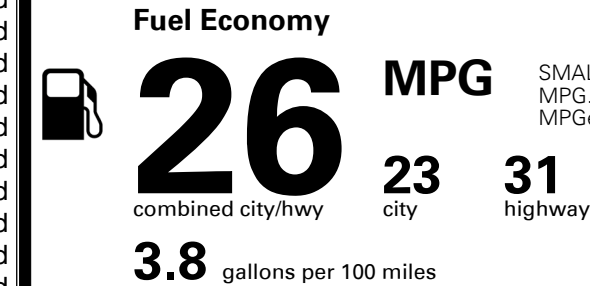

TOTAL ADDITIONAL WEIGHT: 6.6

EPA DOT Fuel Economy and Environment

Gasoline Vehicle

SMALL SUVs range from 14 to 118 MPG. The best vehicle rates 140 MPGe.

You spend \$750 more in fuel costs over 5 years compared to the average new vehicle.