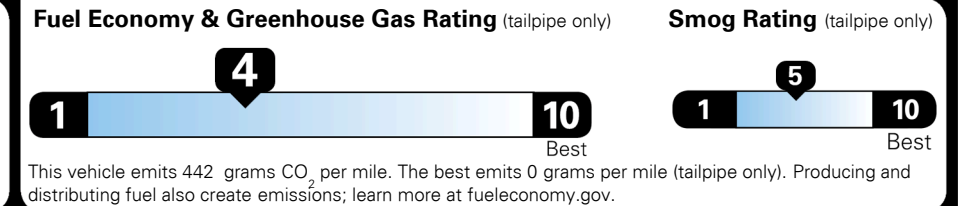

EPA DOT Fuel Economy and Environment

Gasoline Vehicle

You spend
\$3,500
 more in fuel costs
 over 5 years
 compared to the
 average new vehicle.

Annual fuel cost
\$2,600

Actual results will vary for many reasons, including driving conditions and how you drive and maintain your vehicle. The average new vehicle gets 28 MPG and costs \$9,500 to fuel over 5 years. Cost estimates are based on 15,000 miles per year at \$ 3.50 per gallon. MPGe is miles per gasoline gallon equivalent. Vehicle emissions are a significant cause of climate change and smog.