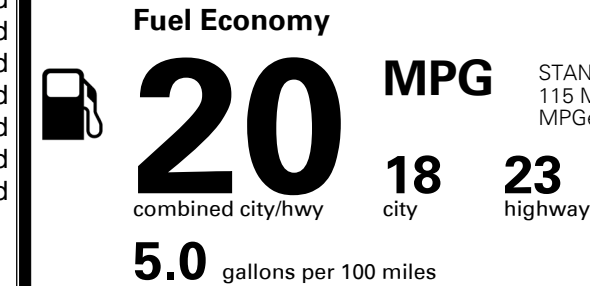

\$ 47,235.00

INLAND FREIGHT AND HANDLING

\$ 1,415.00

TOTAL MANUFACTURER'S SUGGESTED RETAIL PRICE ▶

\$ 48,650.00

TOTAL ADDITIONAL WEIGHT: 12.8

*Additional terms and conditions apply.

**Kia Connect may be currently unavailable for some Model Year 2022 and newer vehicles sold or purchased in Massachusetts; please see owners.kia.com for more information.

EPA DOT Fuel Economy and Environment

Gasoline Vehicle

You spend
\$3,500
 more in fuel costs
 over 5 years
 compared to the
 average new vehicle.

Annual fuel cost
\$2,600

Actual results will vary for many reasons, including driving conditions and how you drive and maintain your vehicle. The average new vehicle gets 28 MPG and costs \$9,500 to fuel over 5 years. Cost estimates are based on 15,000 miles per year at \$ 3.50 per gallon. MPGe is miles per gasoline gallon equivalent. Vehicle emissions are a significant cause of climate change and smog.