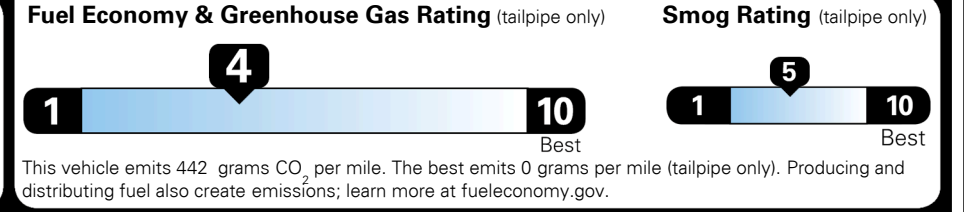

Actual results will vary for many reasons, including driving conditions and how you drive and maintain your vehicle. The average new vehicle gets 28 MPG and costs $9,500 to fuel over 5 years. Cost estimates are based on 15,000 miles per year at $ 3.50 per gallon. MPGe is miles per gasoline gallon equivalent. Vehicle emissions are a significant cause of climate change and smog.

fueleconomy.gov
Calculate personalized estimates and compare vehicles

Smartphone QR Code