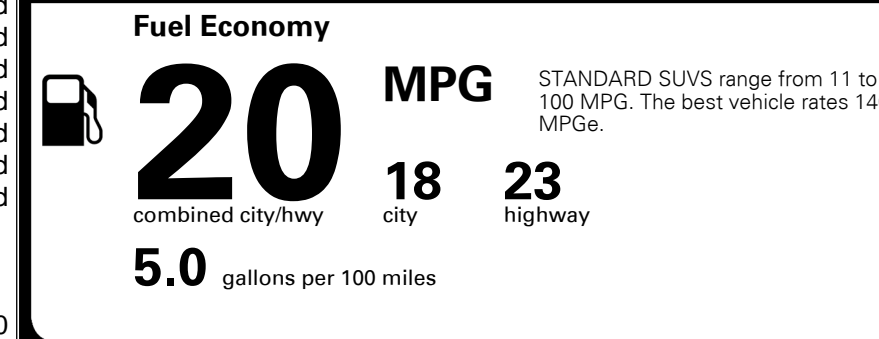

EPA DOT Fuel Economy and Environment

Gasoline Vehicle

You spend $3,500 more in fuel costs over 5 years
compared to the average new vehicle.

Annual fuel cost $2,600