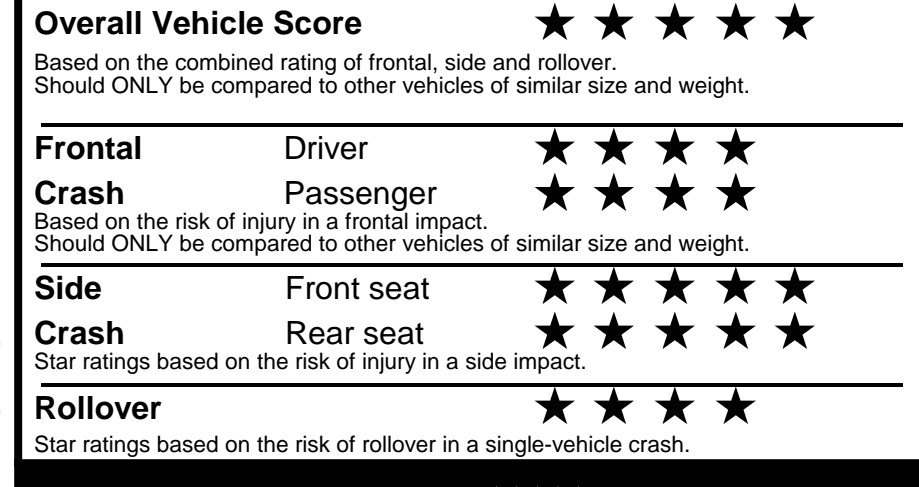

fueleconomy.gov
 Calculate personalized estimates and compare vehicles

Smartphone QR Code

GOVERNMENT 5-STAR SAFETY RATINGS

PARTS CONTENT INFORMATION

FOR VEHICLES IN THIS CAR LINE U.S./CANADIAN PARTS CONTENT: 60 %