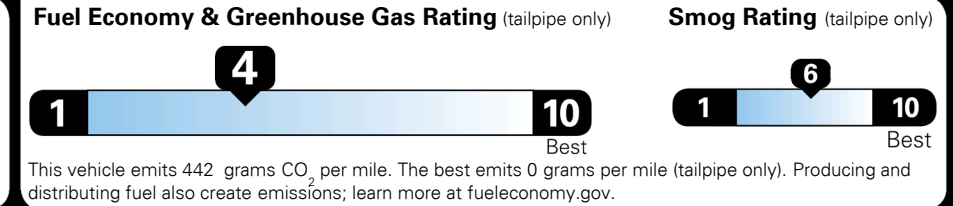

TOTAL ADDITIONAL WEIGHT: 71.4

EPA DOT Fuel Economy and Environment

Gasoline Vehicle

You spend
\$3,750
 more in fuel costs
 over 5 years
 compared to the
 average new vehicle.

Annual fuel cost
\$2,700

Actual results will vary for many reasons, including driving conditions and how you drive and maintain your vehicle. The average new vehicle gets 28 MPG and costs \$9,750 to fuel over 5 years. Cost estimates are based on 15,000 miles per year at \$ 3.60 per gallon. MPGe is miles per gasoline gallon equivalent. Vehicle emissions are a significant cause of climate change and smog.