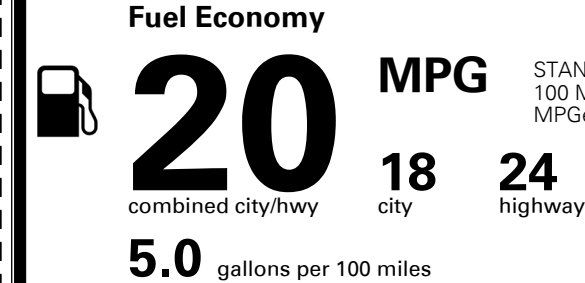

TOTAL ADDITIONAL WEIGHT: 71.4

EPA DOT Fuel Economy and Environment

Gasoline Vehicle

You spend
\$3,750
 more in fuel costs
 over 5 years
 compared to the
 average new vehicle.

Annual fuel cost
\$2,700

Actual results will vary for many reasons, including driving conditions and how you drive and maintain your vehicle. The average new vehicle gets 28 MPG and costs \$9,750 to fuel over 5 years. Cost estimates are based on 15,000 miles per year at \$ 3.60 per gallon. MPGe is miles per gasoline gallon equivalent. Vehicle emissions are a significant cause of climate change and smog.