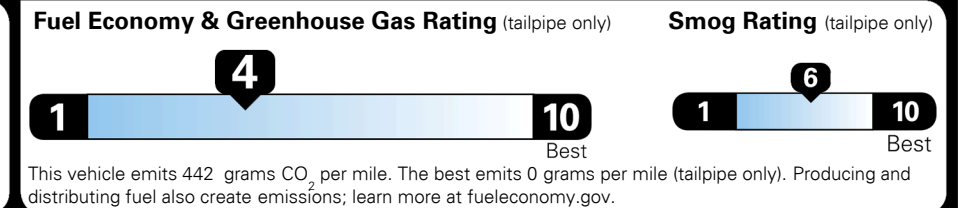

INLAND FREIGHT AND HANDLING \$ 1,395.00

TOTAL MANUFACTURER'S SUGGESTED RETAIL PRICE ▶ \$ 55,860.00

TOTAL ADDITIONAL WEIGHT: 29.6

*Additional terms and conditions apply.
 **Kia Connect may be currently unavailable for Model Year 2022 and newer vehicles sold or purchased in Massachusetts; please see owners.kia.com for updates on availability.
 NOTE: When you purchase this vehicle, Kia America, Inc. collects personal information you provide to the dealership. For information on our collection and use of personal information and your rights, please see our Privacy Policy on www.kia.com.

EPA DOT Fuel Economy and Environment

Gasoline Vehicle

You spend \$3,750 more in fuel costs over 5 years compared to the average new vehicle.

Annual fuel cost \$2,700

Actual results will vary for many reasons, including driving conditions and how you drive and maintain your vehicle. The average new vehicle gets 28 MPG and costs \$9,750 to fuel over 5 years. Cost estimates are based on 15,000 miles per year at \$ 3.60 per gallon. MPGe is miles per gasoline gallon equivalent. Vehicle emissions are a significant cause of climate change and smog.