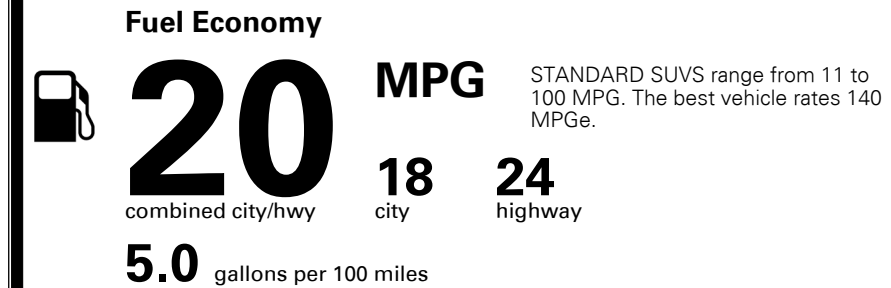

INLAND FREIGHT AND HANDLING \$ 1,395.00

TOTAL MANUFACTURER'S SUGGESTED RETAIL PRICE ▶ \$ 55,860.00

TOTAL ADDITIONAL WEIGHT: 29.6

*Additional terms and conditions apply.
 **Kia Connect may be currently unavailable for Model Year 2022 and newer vehicles sold or purchased in Massachusetts; please see owners.kia.com for updates on availability.
 NOTE: When you purchase this vehicle, Kia America, Inc. collects personal information you provide to the dealership. For information on our collection and use of personal information and your rights, please see our Privacy Policy on www.kia.com.

EPA DOT Fuel Economy and Environment

Gasoline Vehicle

You spend \$3,750 more in fuel costs over 5 years compared to the average new vehicle.

Annual fuel cost \$2,700

Actual results will vary for many reasons, including driving conditions and how you drive and maintain your vehicle. The average new vehicle gets 28 MPG and costs \$9,750 to fuel over 5 years. Cost estimates are based on 15,000 miles per year at \$ 3.60 per gallon. MPGe is miles per gasoline gallon equivalent. Vehicle emissions are a significant cause of climate change and smog.