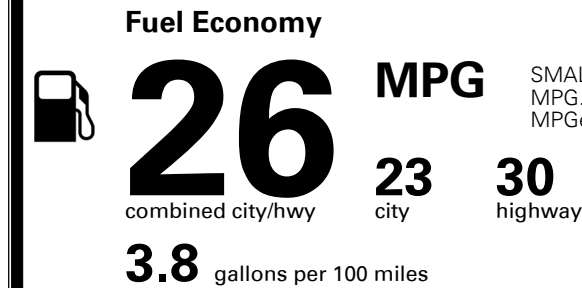

\$395.00
 \$360.00
 \$175.00

MSRP INCLUDING OPTIONS

\$ 38,920.00

INLAND FREIGHT AND HANDLING

\$ 1,375.00

TOTAL MANUFACTURER'S SUGGESTED RETAIL PRICE ▶

\$ 40,295.00

TOTAL ADDITIONAL WEIGHT: 19.1

EPA DOT Fuel Economy and Environment

Gasoline Vehicle

SMALL SUVs range from 14 to 118 MPG. The best vehicle rates 140 MPGe.

You spend \$750 more in fuel costs over 5 years compared to the average new vehicle.