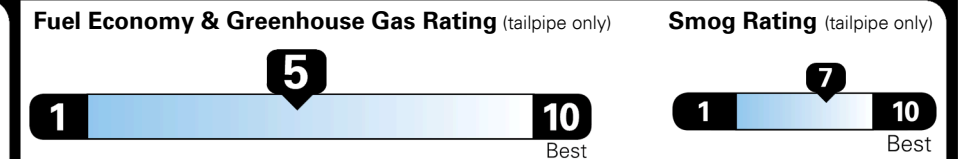

This vehicle emits 344 grams CO₂ per mile. The best emits 0 grams per mile (tailpipe only). Producing and distributing fuel also create emissions; learn more at fueleconomy.gov.

Actual results will vary for many reasons, including driving conditions and how you drive and maintain your vehicle. The average new vehicle gets 28 MPG and costs $9,750 to fuel over 5 years. Cost estimates are based on 15,000 miles per year at $ 3.60 per gallon. MPGe is miles per gasoline gallon equivalent. Vehicle emissions are a significant cause of climate change and smog.

fueleconomy.gov

Calculate personalized estimates and compare vehicles

GOVERNMENT 5-STAR SAFETY RATINGS

PARTS CONTENT INFORMATION

Overall Vehicle Score		Not Rated
Based on the combined rating of frontal, side and rollover. Should ONLY be compared to other vehicles of similar size and weight.		
Frontal	Driver	★ ★ ★ ★ ★
Crash	Passenger	★ ★ ★ ★ ★
Based on the risk of injury in a frontal impact. Should ONLY be compared to other vehicles of similar size and weight.		
Side	Front seat	Not Rated
Crash	Rear seat	Not Rated
Star ratings based on the risk of injury in a side impact.		
Rollover		★ ★ ★ ★
Star ratings based on the risk of rollover in a single-vehicle crash.		

FOR VEHICLES IN THIS CAR LINE U.S./CANADIAN PARTS CONTENT: 55 %

MAJOR SOURCES OF FOREIGN PARTS: KOREA: 30%

NOTE: PARTS CONTENT DOES NOT INCLUDE FINAL ASSEMBLY, DISTRIBUTION, OR OTHER NON-PARTS COSTS.

Star ratings range from 1 to 5 stars (★★★★★) with 5 being the highest.
Source: National Highway Traffic Safety Administration (NHTSA).
www.safercar.gov or 1-888-327-4236

FOR THIS VEHICLE FINAL ASSEMBLY POINT: WEST POINT, GA, USA

Manufacturer's suggested retail price includes Manufacturer's recommended pre-delivery service. License and title fees, state and local taxes and other dealer installed options and accessories are not included in the manufacturer's suggested retail price.

COUNTRY OF ORIGIN
ENGINE: USA
TRANSMISSION: USA